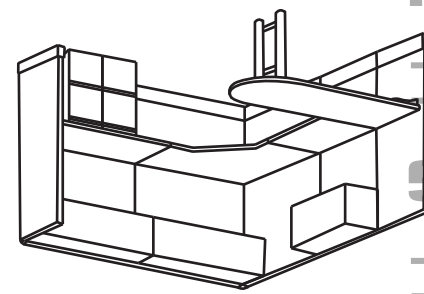

HIGH QUALITY INSTALL

Panel Height

= 36"

= 42"

= 48"

= 54"

= 62"

= 66"

= 80"

3P = Powered Panel

WT = Wall Track

wssp = Worktop Support

= Power Pole

= Outlets

= Flipper Door Unit

= Open Shelf

= Keyboard Tray

= Lateral File Bin

= Pencil Drawer

= Pedestal

+

HIGH QUALITY INSTALL

Panel Height

= 36"

= 42"

= 48"

= 54"

= 62"

= 66"

= 80"

3P = Powered Panel

WT = Wall Track